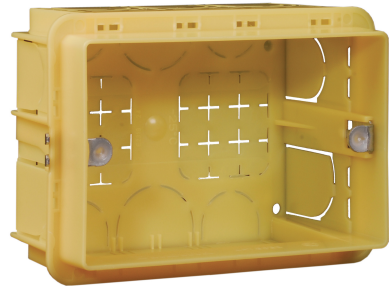

The remote panels are easy to install, and are connected to the ZONE4 by a standard CAT-5 cable (or higher). Both T-568A and T-568B cable terminations can be used. The maximum approved CAT5 cable length is 100m per zone, according to circumstances. Mounting screws are included. A build-in box (BBi1) and surface mounted back box (BB1) is available.

The maximum ZONE4R control panels connected to a single ZONE 4 pre-amplifier is 8 pieces in any configuration (e.g. 2 panels x 4 zones or 8 panels x 1 zone or any other combination with a total of 8 panels). You can connect multiple ZONE4R units to the ZONE4 main unit using the RJ45 split hub.

MORE PICTURES

ACCESSORIES

RJ45SPLIT

RJ45 Splitter : 1input, 4 output (MICPAT4 or ZONE4R)

BB1

Universal build in box BTicino 3 modules

BB1

Built on box for remote panel PM1122R and ZONE4R, white